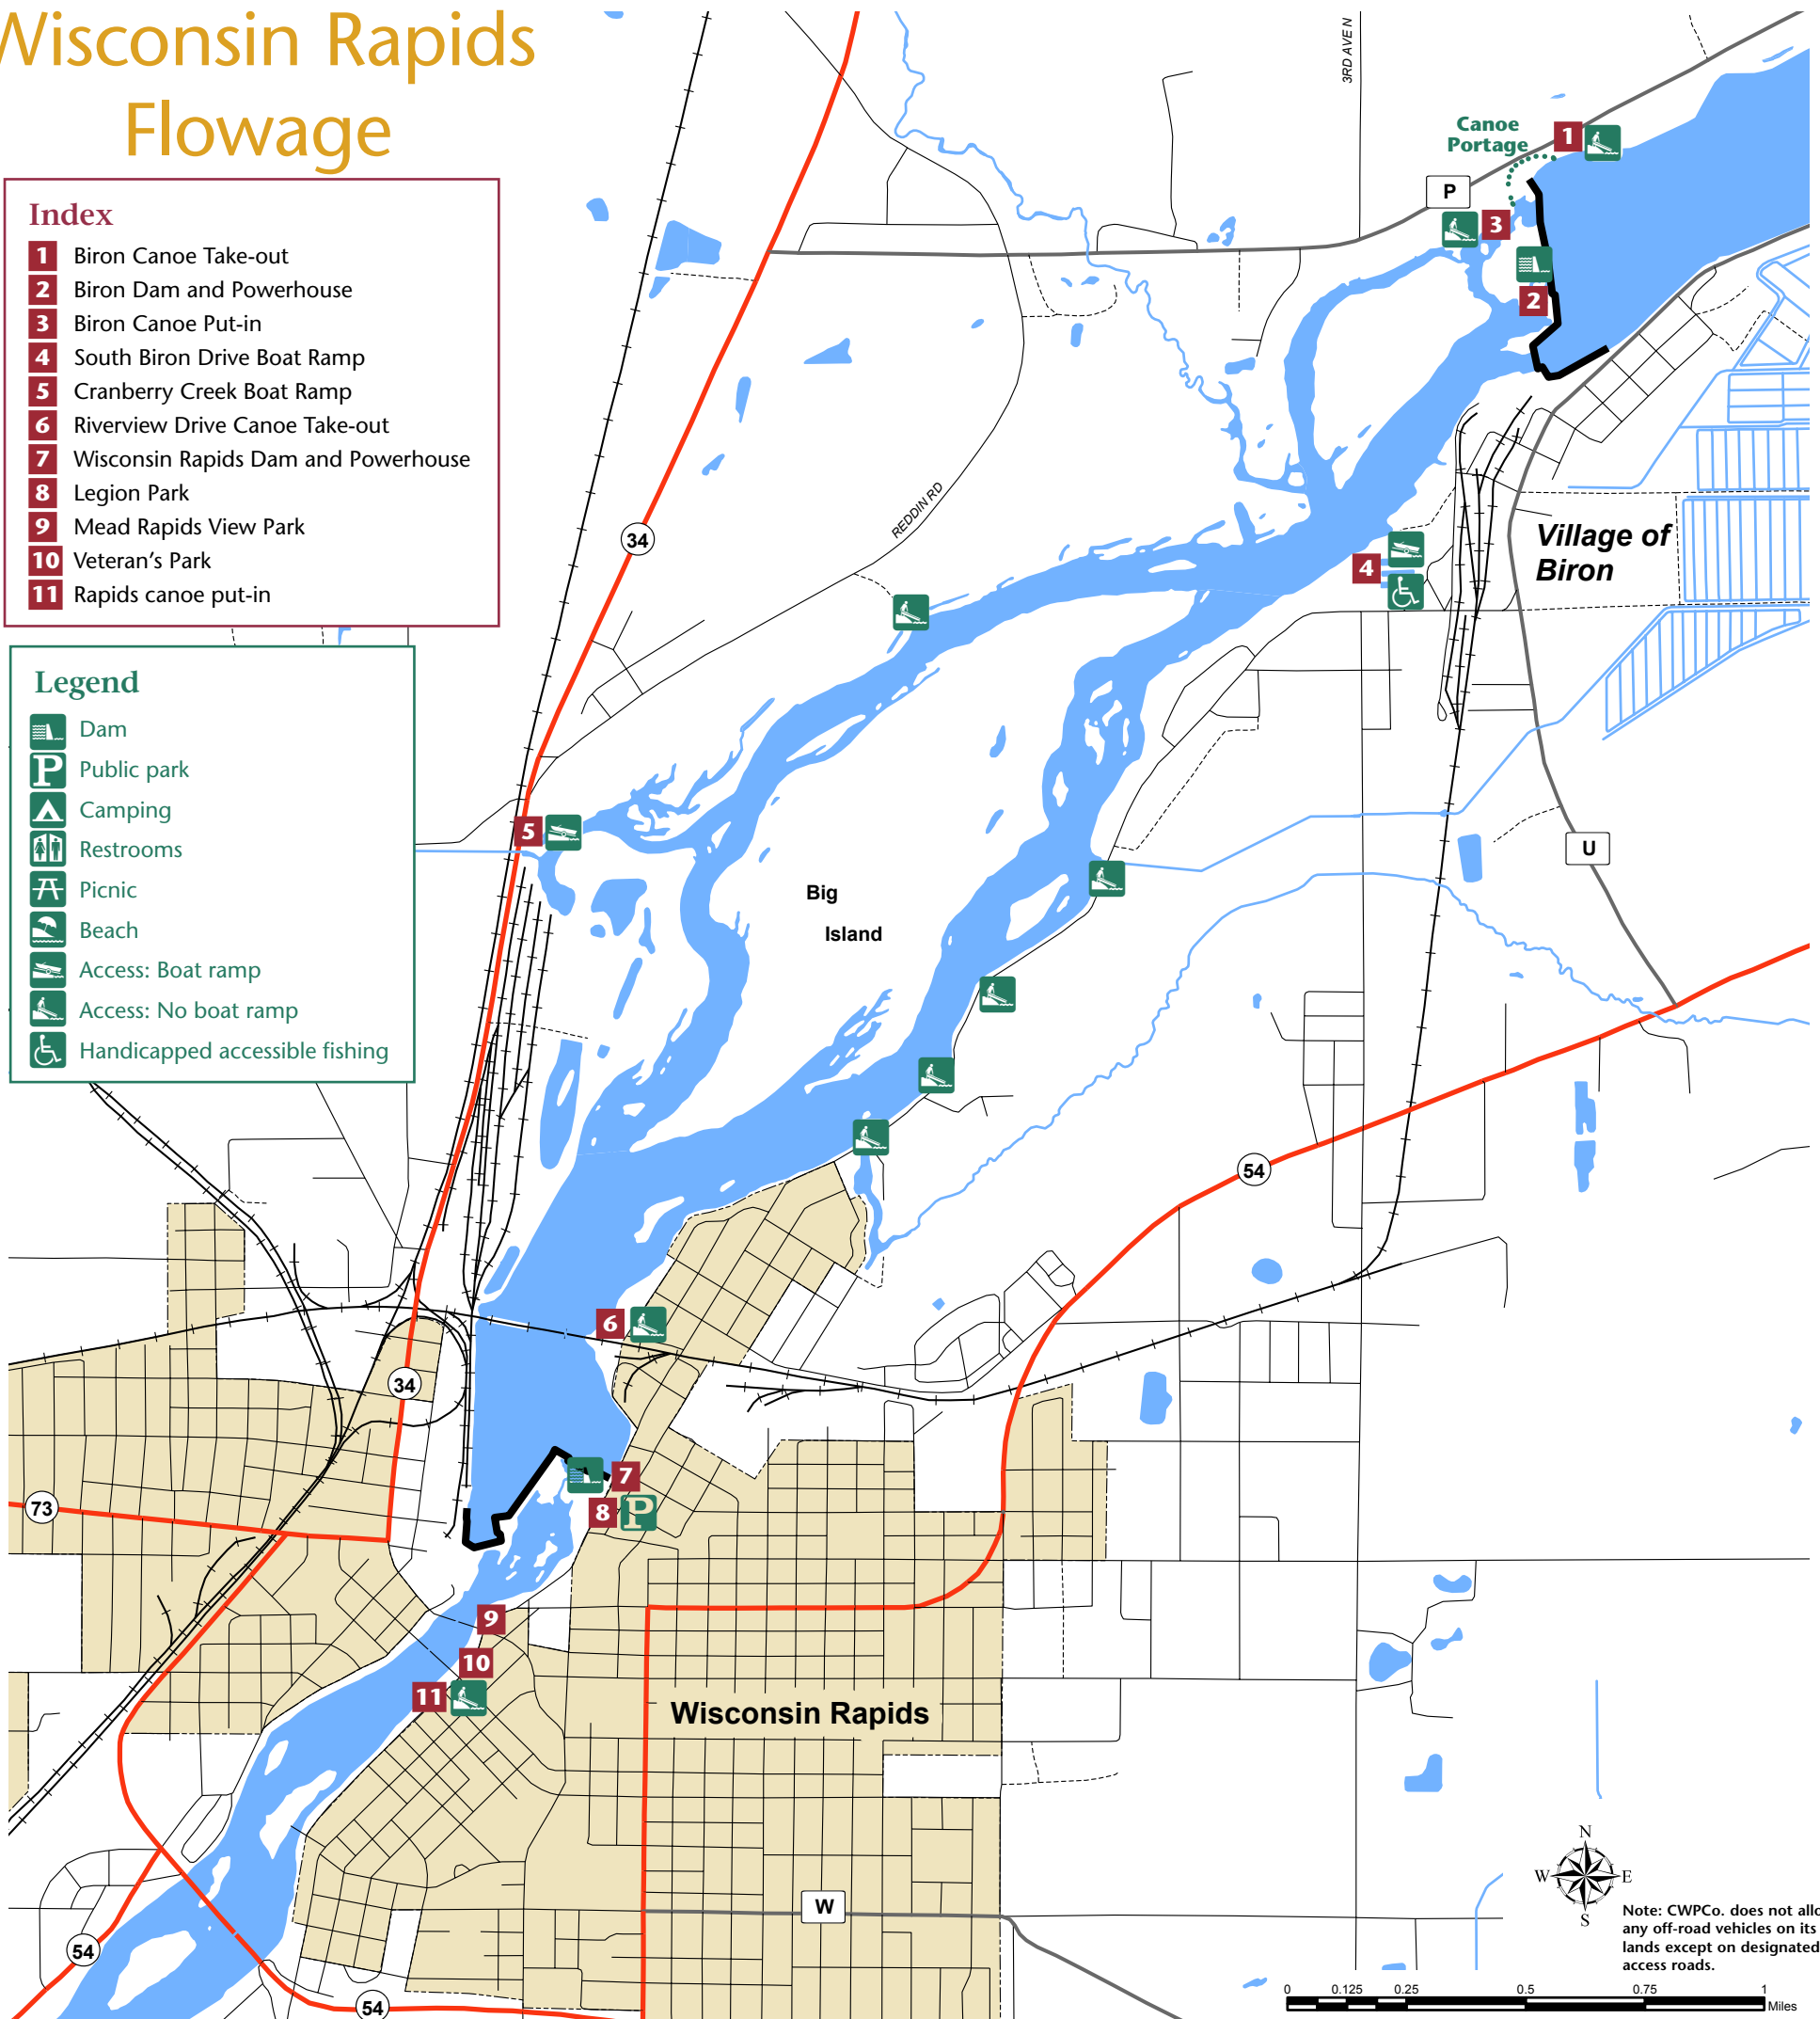

Wisconsin Rapids Flowage

Index

- 1** Biron Canoe Take-out
- 2** Biron Dam and Powerhouse
- 3** Biron Canoe Put-in
- 4** South Biron Drive Boat Ramp
- 5** Cranberry Creek Boat Ramp
- 6** Riverview Drive Canoe Take-out
- 7** Wisconsin Rapids Dam and Powerhouse
- 8** Legion Park
- 9** Mead Rapids View Park
- 10** Veteran's Park
- 11** Rapids canoe put-in

Legend

-  Dam
-  Public park
-  Camping
-  Restrooms
-  Picnic
-  Beach
-  Access: Boat ramp
-  Access: No boat ramp
-  Handicapped accessible fishing

Note: CWPCo. does not allow any off-road vehicles on its lands except on designated access roads.